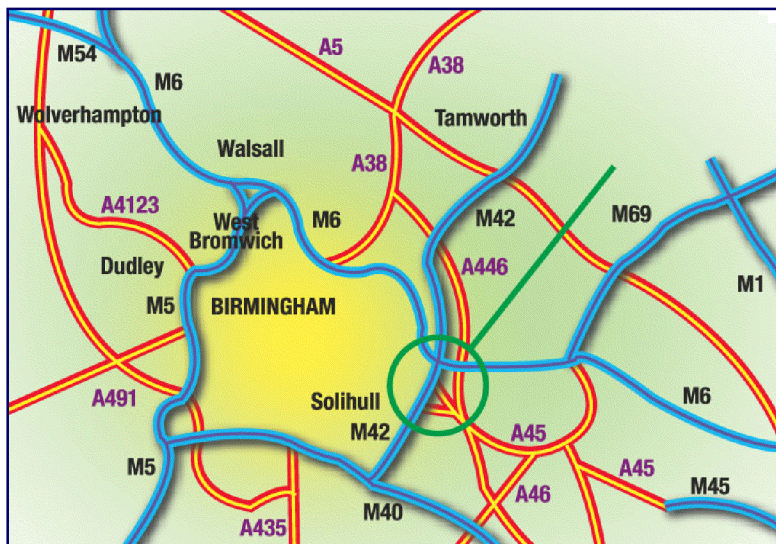

## Directions

Exit Junction 4 M6 for Coleshill, following signs A446 Coleshill. At island turn left for Marston Green. Continue for approx half mile and continue straight across the next island, (Coleshill Heath Road) continuing to head for Marston Green. After half mile, turn right, signposted Marston Green, into Coleshill Road. After approx half mile look for green railings on right hand side and then turn right into Pinewood Business Park. Touchstone is the 2nd building on the right.

From Jn 6 M42 take the A45 East towards Coventry and at the 1st traffic island take the first exit onto the A452 ( T ) towards Coleshill. After approximately 1.2 Km take the left fork signposted A452 Brownhills. At the next traffic island take the 3rd exit signposted A452 and proceed to the next traffic island to take the first exit into Coleshill Heath Road. Take the 2nd right into Coleshill Road and you will find Pinewood Business Park on your right after approximately 1 Km.