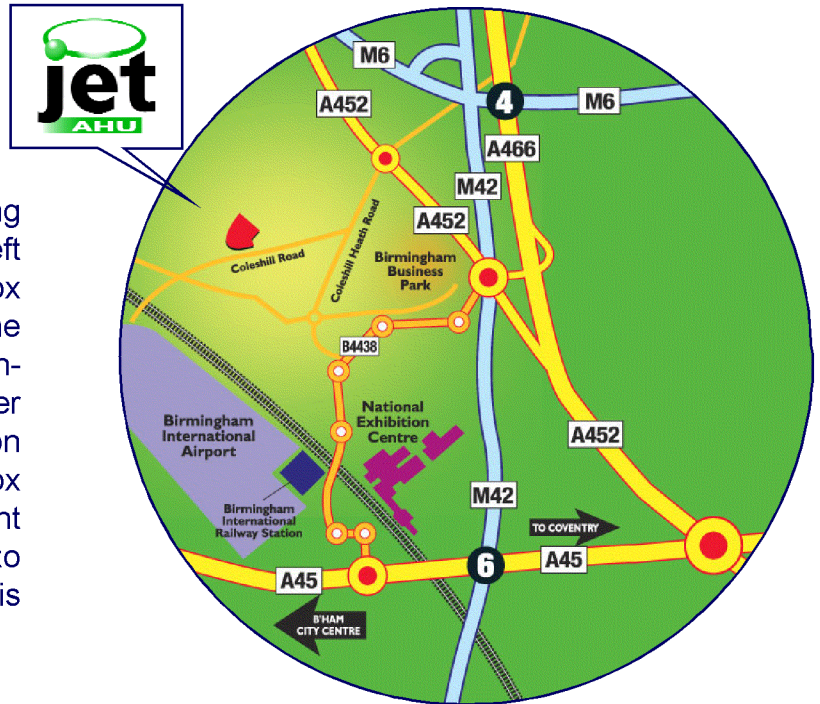

## Directions

Exit Junction 4 M6 for Coleshill, following signs A446 Coleshill. At island turn left for Marston Green. Continue for approx half mile and continue straight across the next island, (Coleshill Heath Road) continuing to head for Marston Green. After half mile, turn right, signposted Marston Green, into Coleshill Road. After approx half mile look for green railings on right hand side and then turn right into Pinewood Business Park. Touchstone is the 2nd building on the right.

From Jn 6 M42 take the A45 East towards Coventry and at the 1st traffic island take the first exit onto the A452 ( T ) towards Coleshill. After approximately 1.2 Km take the left fork signposted A452 Brownhills. At the next traffic island take the 3rd exit signposted A452 and proceed to the next traffic island to take the first exit into Coleshill Heath Road. Take the 2nd right into Coleshill Road and you will find Pinewood Business Park on your right after approximately 1 Km.